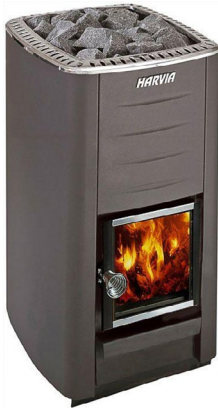

HEATER

Harvia M3
390x430x710mm