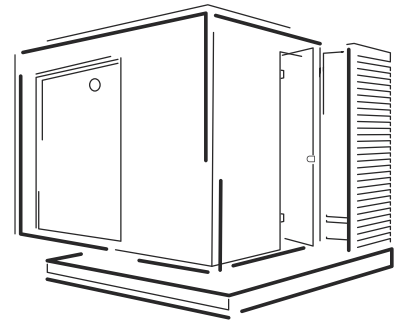

PRODUCT DESCRIPTION

SPECIFICATION

People	4 persons
Frame	Spruce
Shape	Rectangle
Room	2
Sauna area	3.50m ²
Total height	2656mm
Exterior Cladding	21mm
Interior Cladding	15mm
Wall thickness	169mm
Insulation	100mm
External dimension	2190x3265mm
Outside door size	800x2050mm
Inside door size	800x2000mm
Metal frame (can be operated with forklift)	2110x3185mm

KUUT Electric SAUNA L PREMIUM

DELIVERY

Size of pallets (LxWxH)	2200x3270mm H=2500mm
Weight	1200kg

Sauna 2,19x3,185m is delivered to the customer **assembled**.

FLOOR STRUCTURE

- Floor finish 21mm
- Plywood 20mm
- Metal frame with insulation 100x150x6