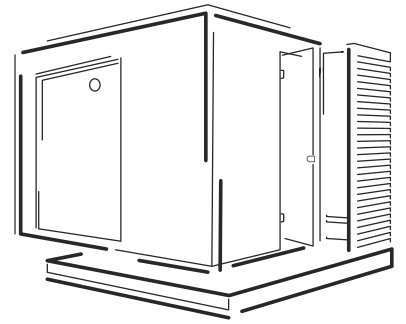

KUUT Electric SAUNA L P R E M I U M